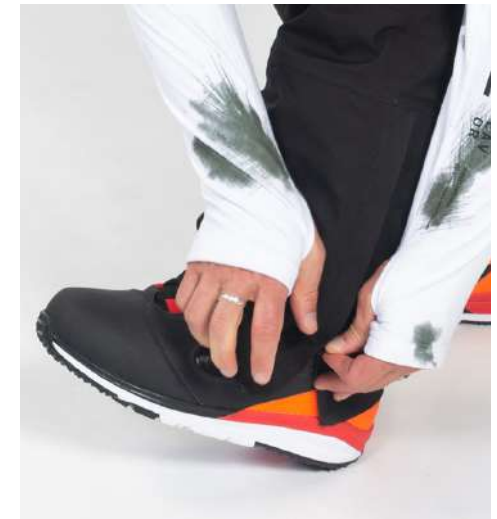

FIELD CAMO

15k 2 in 1

PATROL JACKET + FLEECE LINER

FIELD CAMO

15K
PATROL PANT

FIELD CAMO

15k 2 in 1

PATROL JACKET + FLEECE LINER + PANT

FIELD CAMO / BLACK

15k 2 in 1

PATROL JACKET + FLEECE LINER

BLACK

15k 2 in 1

PATROL JACKET + FLEECE LINER

BLACK

15K
PATROL PANT