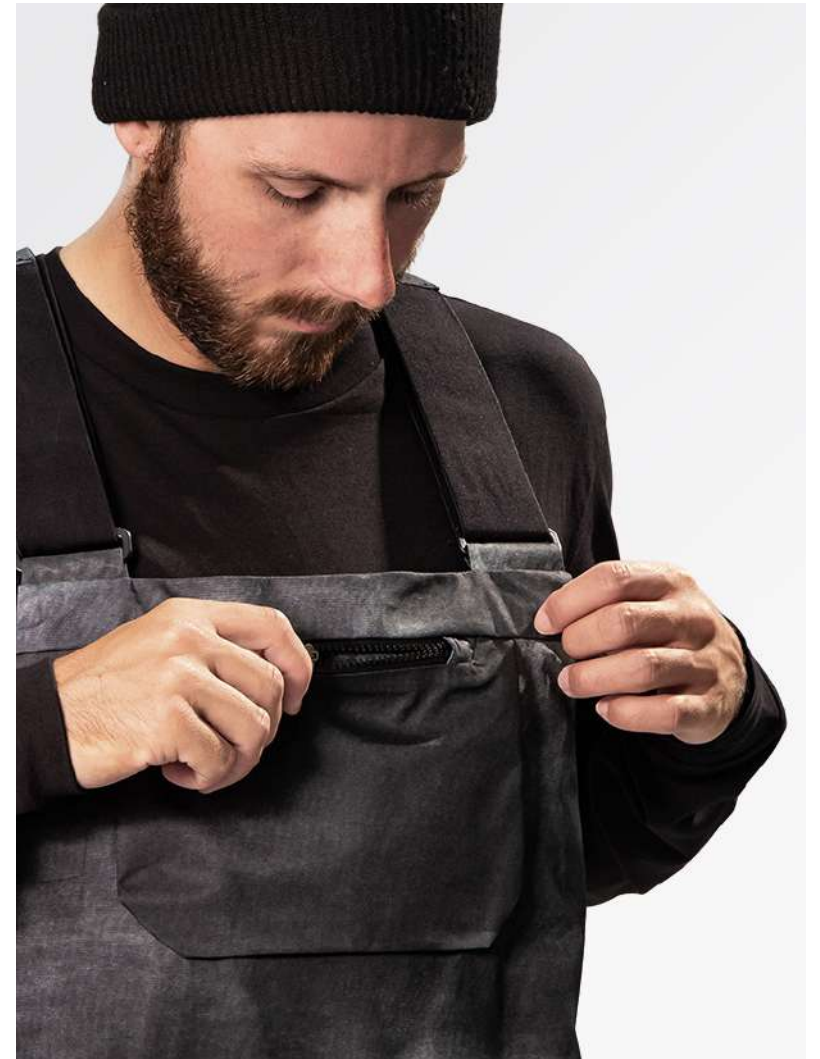

END
EAV
OR

OUTERWEAR

20 / 21

3LAYER 20K
SHELTER JACKET

SNOW CAMO

3LAYER 20K
SHELTER PANT

SNOW CAMO

3LAYER 20K SHELTER JACKET + PANT

SNOW CAMO

3LAYER 20K
SHELTER JACKET

RADAR

3LAYER 20K
SHELTER PANT

RADAR

3LAYER 20K SHELTER JACKET + PANT

RADAR

3LAYER 20K
SHELTER JACKET