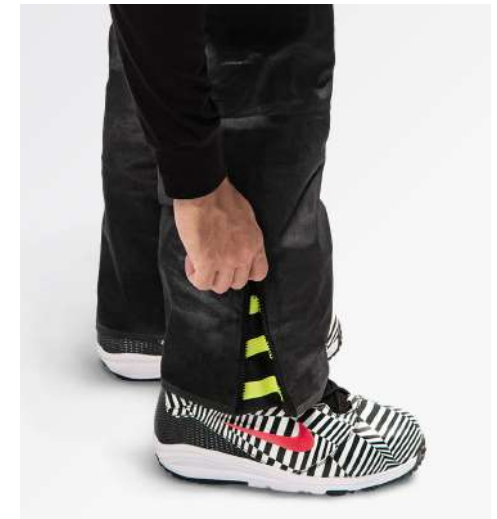

END
EAV
OR

OUTERWEAR

20 / 21

3LAYER 20K
SHELTER JACKET

SNOW CAMO

3LAYER 20K
SHELTER PANT

SNOW CAMO

3LAYER 20K SHELTER JACKET + PANT

SNOW CAMO

3LAYER 20K
SHELTER JACKET

RADAR

3LAYER 20K
SHELTER PANT

RADAR

3LAYER 20K SHELTER JACKET + PANT

RADAR

3LAYER 20K
SHELTER JACKET

BLACK

3LAYER 20K
SHELTER PANT

BLACK

3LAYER 15

SHELTER JACKET + PANT

BLACK

15k 2 in 1

PATROL JACKET + FLEECE LINER